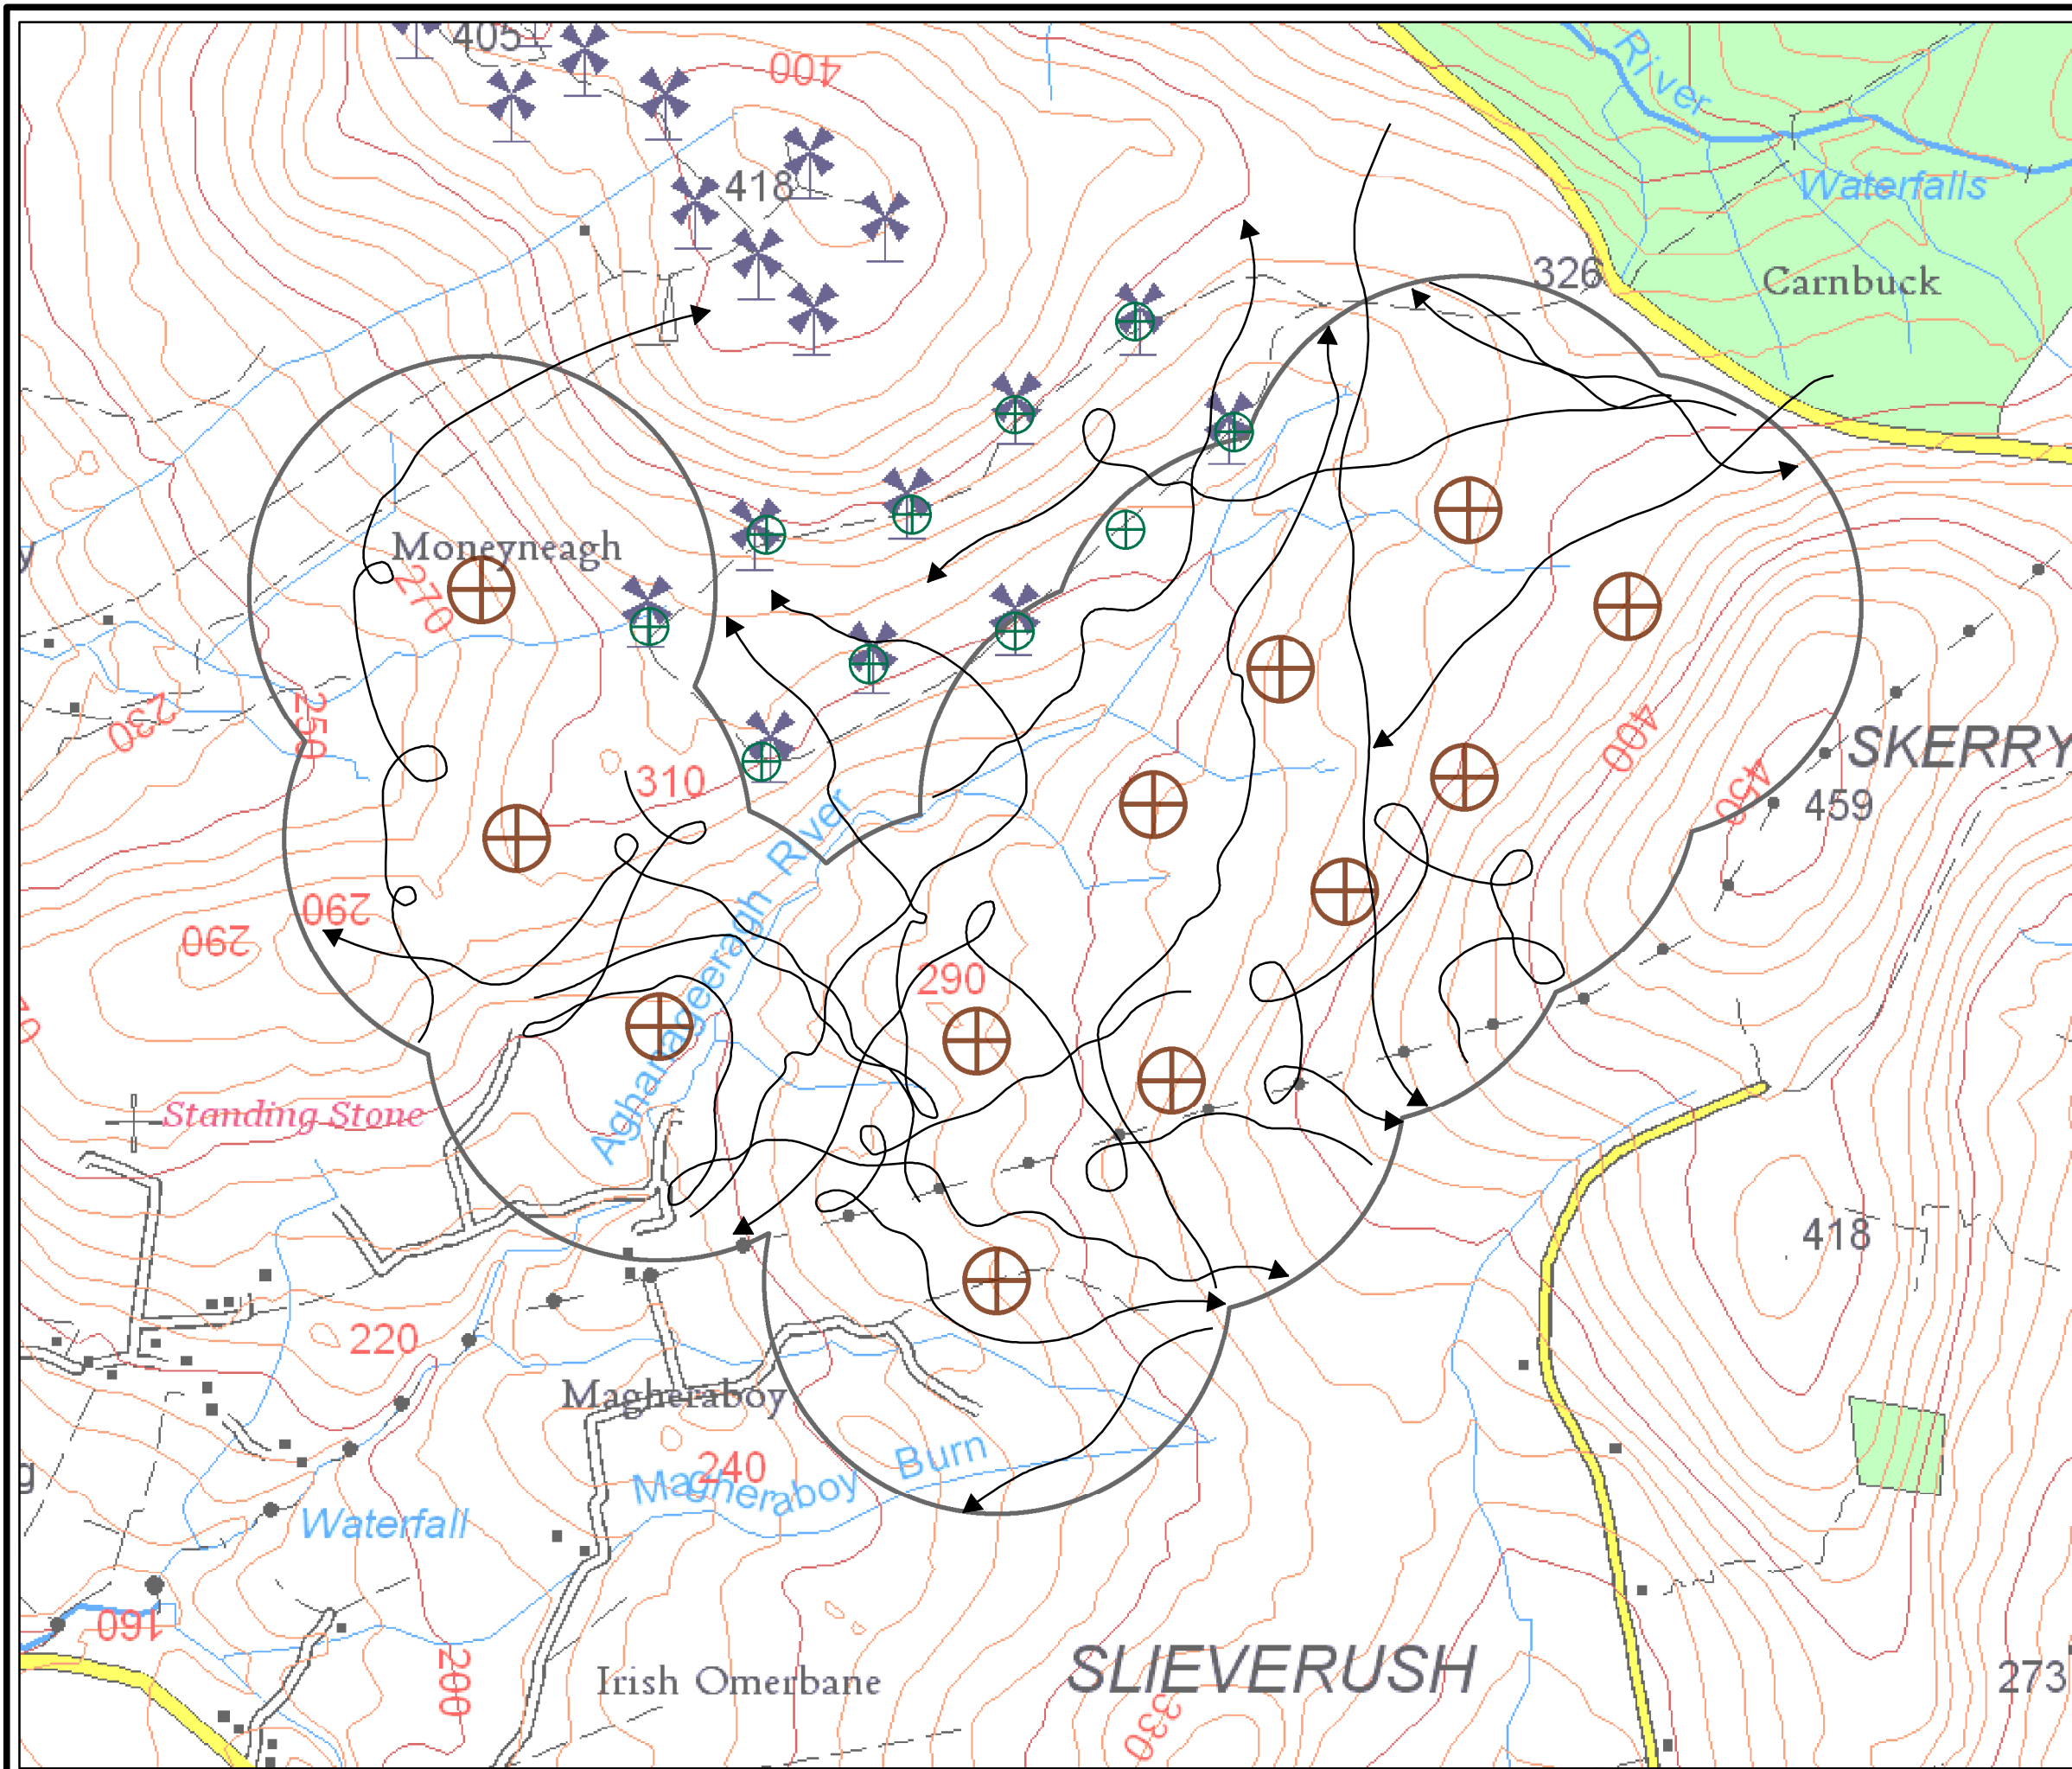

CARNBUCK

FIGURE 8.7

HEN HARRIER FLIGHTLINES

© CROWN COPYRIGHT, ALL RIGHTS RESERVED.
2022 LICENCE NUMBER 242.

-  hen harrier flightlines
-  Gruig Wind Farm
-  Carnbuck Wind Farm
-  500 m turbine buffer

LAYOUT DWG: N/A | T-LAYOUT NO.: PNIRgrx047

DRAWING NUMBER: **03090-RES-LAY-DR-TE-012**

SCALE - 1:14,000 @ A3

ENVIRONMENTAL STATEMENT & PLANNING APPLICATION 2022

THIS DRAWING IS THE PROPERTY OF RENEWABLE ENERGY SYSTEMS LTD. AND NO REPRODUCTION MAY BE MADE IN WHOLE OR IN PART WITHOUT PERMISSION