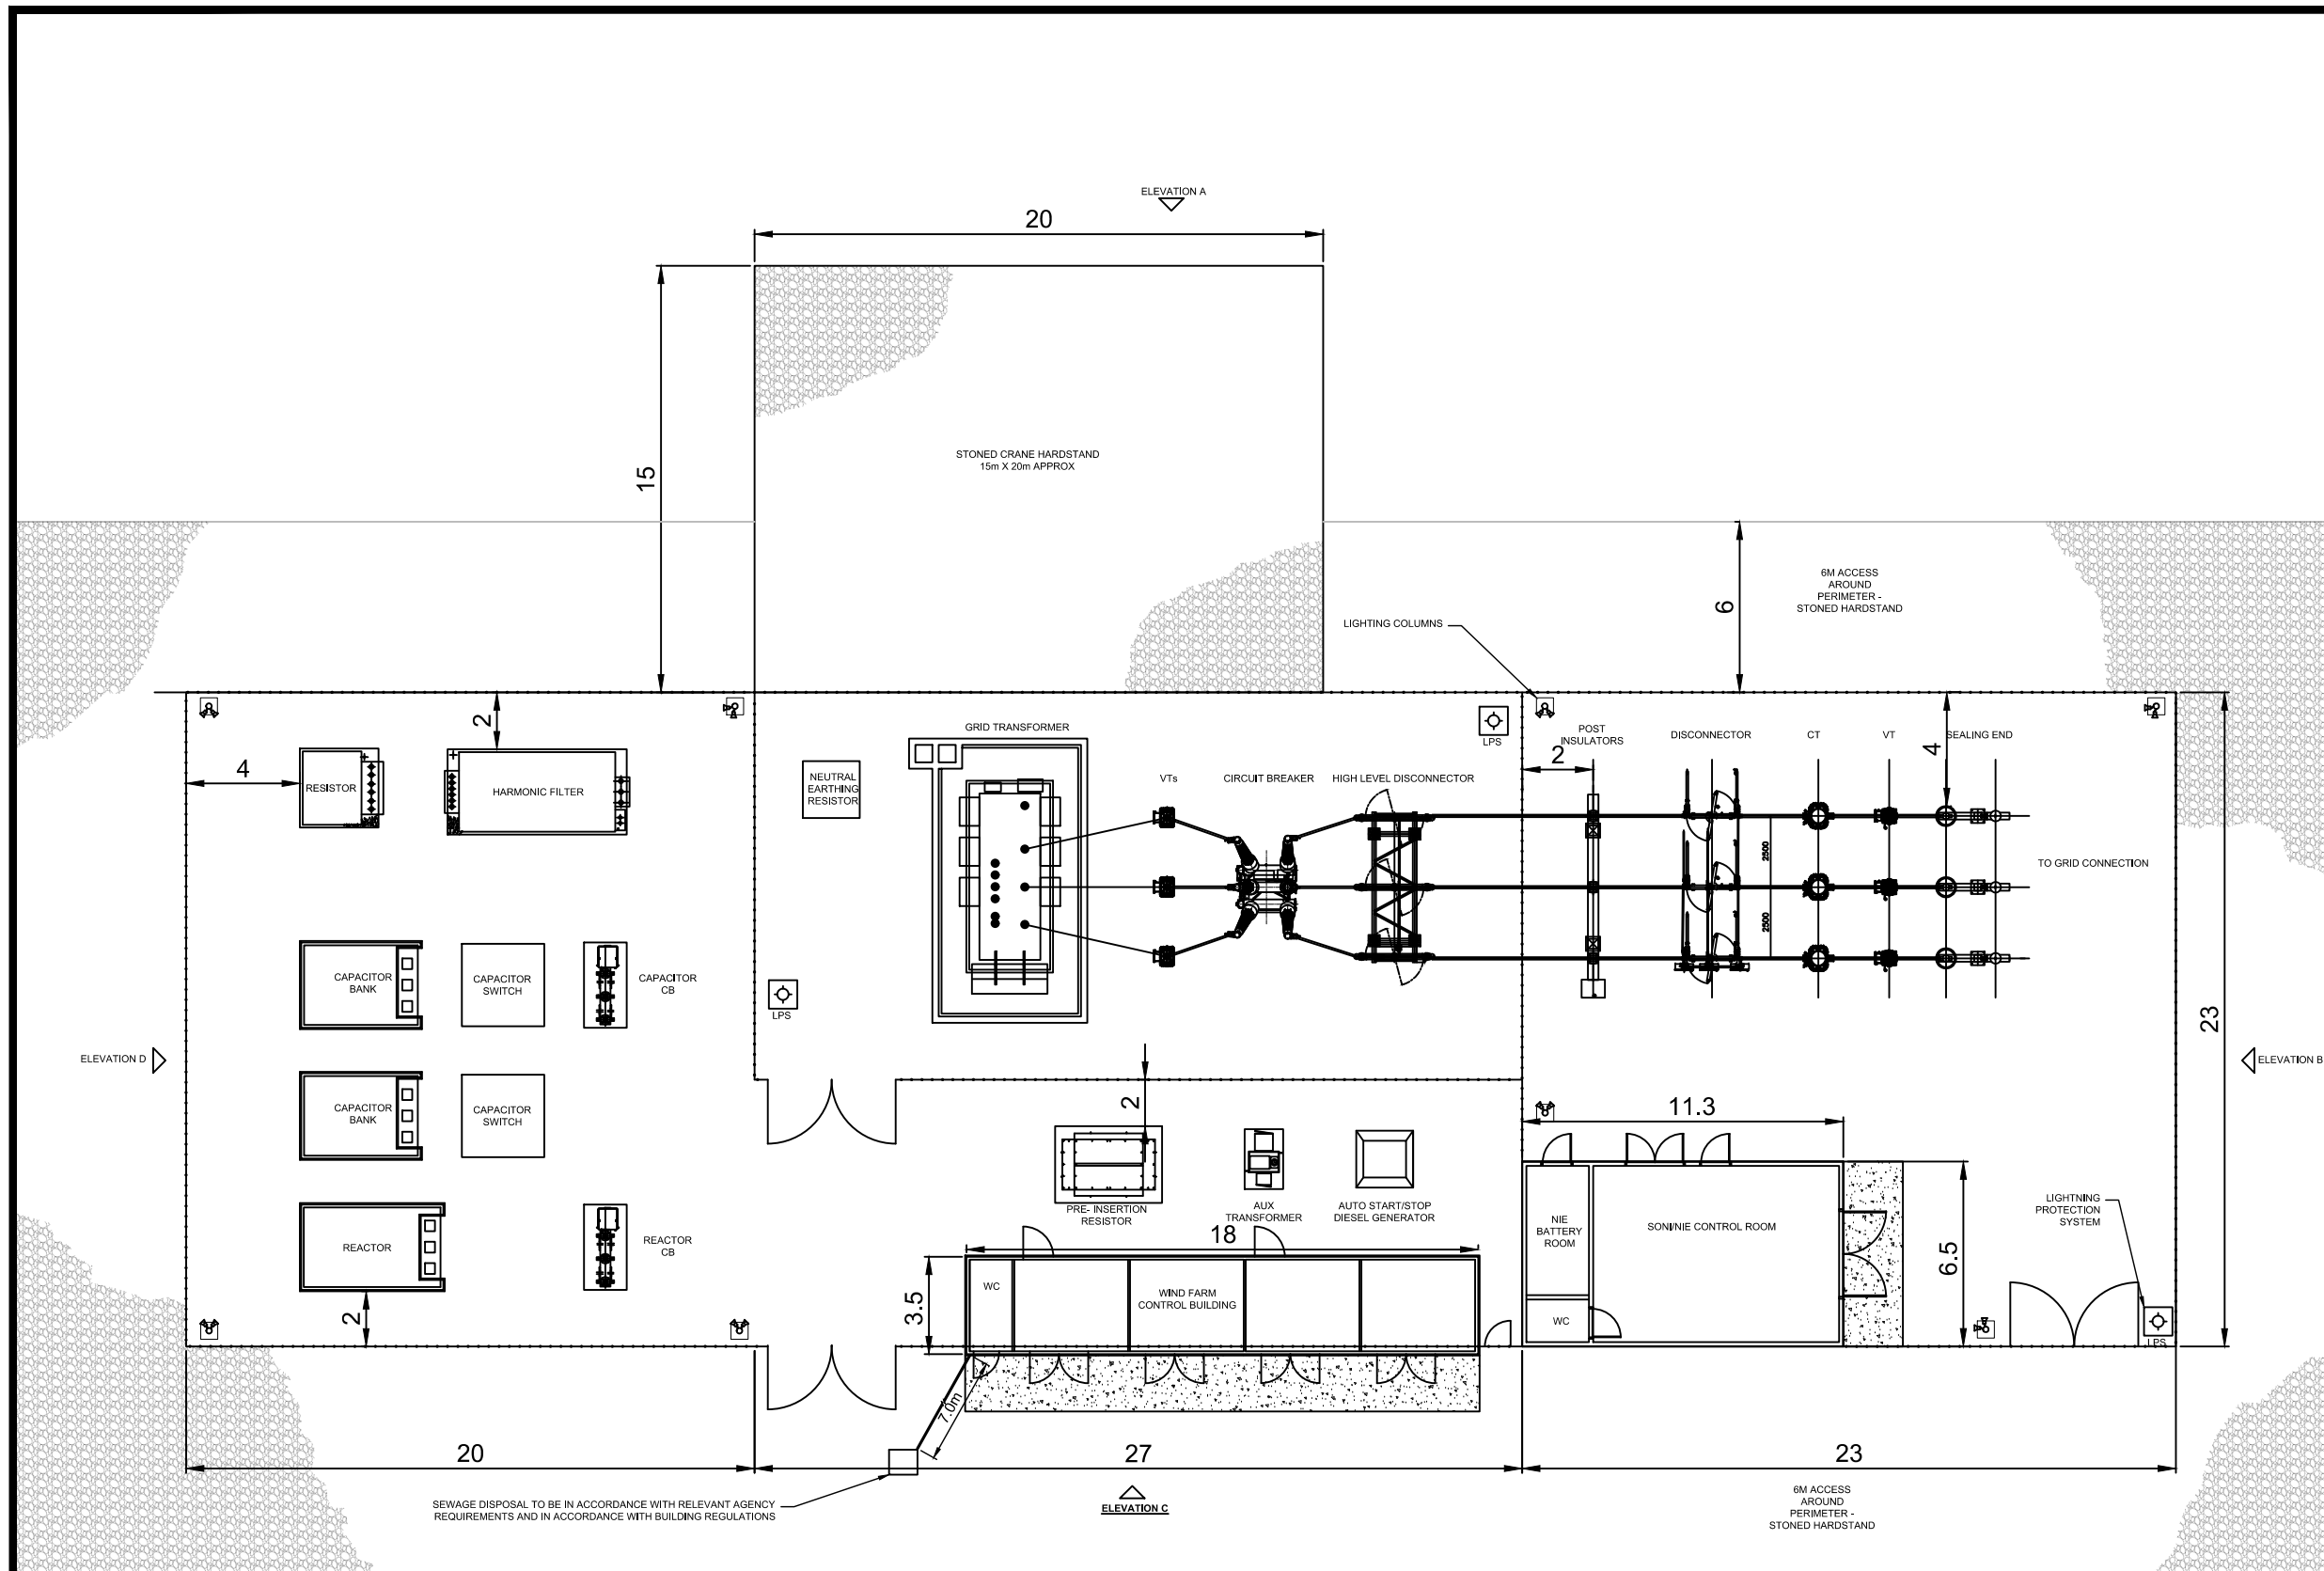

CARNBUCK WIND FARM

FIGURE 1.5

CONTROL BUILDING AND COMPOUND LAYOUT PLAN

NOTES

- 1. ALL DIMENSIONS ARE IN METRES UNLESS STATED OTHERWISE.
- 2. THIS DRAWING IS PRELIMINARY AND SUBJECT TO CHANGE AT THE DETAILED DESIGN STAGE.

LAYOUT DWG N/A T-LAYOUT NO. N/A

DRAWING NUMBER **03090-RES-SUB-DR-EE-001** REV **1**

SCALE - **1:250 @ A3**

ENVIRONMENTAL STATEMENT
2022

THIS DRAWING IS THE PROPERTY OF RENEWABLE ENERGY SYSTEMS LTD. AND NO REPRODUCTION MAY BE MADE IN WHOLE OR IN PART WITHOUT PERMISSION